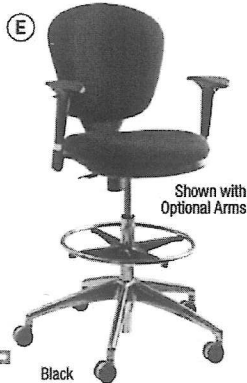

Shown with Optional Arms

E. Metro Extended-Height Chairs Contoured back and thickly cushioned seat. Adjustable chrome footrest. 26" aluminum five-star base with chrome finish and two-tone dual wheel carpet casters. Features tilt lock and tilt tension. Optional adjustable arm set (3495BL) offers 3" height adjustment range (sold separately). Black with chrome accents. Meets/exceeds applicable ANSI/BIFMA standards. Greenguard certified. Limited Lifetime Warranty.

① ⑤ ⑥ ⑩*	26"W x 26"D x 39"-49"H		LIST PRICE
SAF 3442BL	Black		370.00-EA
SAF 3442GR	Gray		370.00-EA
SAF 3442BV	Black Vinyl		380.00-EA
SAF 3495BL	Black Arm Kit		88.00-PR

SPACE®
SEATING 6

F. Air Grid Drafting Stool Air grid drafting stool. Adjustable chrome footrest. Heavy-duty nylon base with dual wheel carpet casters. Limited lifetime warranty.

①*	21¼"W x 25½"D x 51"H		LIST PRICE
OSP 1337N20D	Black		496.00-EA

*For a complete listing of chair features, see page 118