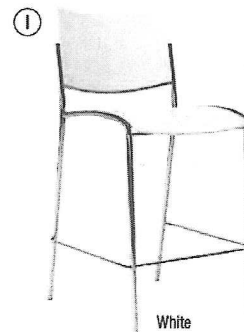

FURNITURE Chairs - Stacking

A. Bosk Wood Stack Chairs Fluid wood design in 100% plywood with a bentwood seat and back. Chrome plated metal frame. Comfortable and lightweight. Stacks up to eight high. Limited Lifetime Warranty. **Two per carton.**

19 1/2"W x 18"D x 33 1/2"H
SAF 4298ES‡
SAF 4298CY‡
SAF 4298BH‡

Espresso
Cherry
Beech

LIST PRICE
~~450.00-CT~~
~~450.00-CT~~
~~450.00-CT~~

B. Reve Guest Chairs Contoured guest chair with perforated back provides support and breathability. Round plastic faux wood back and silver sled base. Stacks up to 12 high. Limited Lifetime Warranty. **Two per carton.**

19 1/2"W x 23 1/2"D x 33 1/2"H
SAF 6810MH
SAF 6810NA
SAF 6804BL

Mahogany
Natural
Black Plastic

LIST PRICE
~~360.00-CT~~
~~360.00-CT~~
~~300.00-CT~~

ITEMS B-G ARE
GREENGUARD
CERTIFIED

C. Stack Chairs Contoured design with generous seat and back for extra comfort. High-impact polypropylene, lightweight chairs weigh only 11 lbs. each. Extra-strong tubular steel frame features a black finish and plastic glides. Stack up to 15 high for efficient storage. Greenguard certified. Limited Lifetime Warranty. **Four per carton.**

21 1/2"W x 17 1/2"D x 30 1/2"H, Shpg. Wt. 58 lbs.
SAF 4185BU‡
SAF 4185BL‡

Blue
Black

LIST PRICE
~~400.00-CT~~
~~400.00-CT~~

For Big & Tall 350 lbs.

Vy Stack Chairs Available in an all-plastic seat and back. 350 lb. weight capacity. Features a steel powder coat frame and silver finish. Sled base or straight leg (with casters). Stack chairs have a wall saver that ensures no wall scrapes or damage. Stack up to 12 high and up to 18 high on a chair cart. **Two per carton.** Bistro seat is 31" high giving your workspace a little extra boost. **One per carton.** Meets/exceeds applicable ANSI/BIFMA standards. Greenguard certified. Limited Lifetime Warranty.