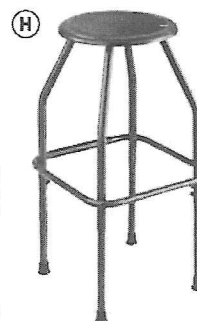

H. Adjustable-Height Stool Height adjusts from 22"-30"H during assembly. Durable non-marring rubber feet.

17½"W x 17½"D x 29½"H
SAF 6666 Pewter LIST PRICE 105.00-EA
SAF 6666SL Silver LIST PRICE 109.00-EA

*For a complete listing of chair features, see page 118

Assembly needed. Please call for details.
‡Cannot be shipped UPS.
‡‡Cannot be shipped UPS Air. LA

FIND MORE ONLINE