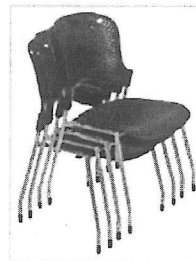

FURNITURE
Chairs – Stacking

HON.

A. High Density Olson Stacker Chairs Sturdy polymer seat and back shell with chrome-plated steel frame. Convenient grip in back for easy transport. Features designed-in lumbar support. Stacks up to 12 high on the floor. Meets or exceeds ANSI/BIFMA and ISTA performance standards. Warranted for users up to 300 lbs. Contains 62% recycled materials. Backed by the HON Full Lifetime Warranty. **Four per carton.** ☼

19½"W x 21½"D x 30"H
HON 4041LA
HON 4041RE

Lava
Regatta

LIST PRICE
629.00-CT
629.00-CT

HON.

B. GuestStacker 4030 Series Co-polymer resin seat and back shell. Lumbar support in back. Chairs stack up to six high. Meets or exceeds ANSI/BIFMA and ISTA performance standards. Contains 64% recycled materials. Backed by the HON Full Lifetime Warranty. **Four per carton.** ☼

Onyx
Lava
Regatta

LIST PRICE
630.00-CT
630.00-CT
630.00-CT

For Big & Tall

Black/
Silver Frame

Iceberg

C. Rough "N" Ready Big & Tall Stack Chairs Dent- and scratch-resistant. Lightweight and durable. Constructed of blow-molded, high-density polyethylene. Large seat back and seat pan, holds up to 350 lbs. Non-mar feet. Washable. Stacks up to six high. Contains 35% pre-consumer recycled materials. 15-Year Limited Warranty. **Four per carton.** ☼

26"W x 27"D x 32"H, Shpg. Wt. 85 lbs.
ICE 64121‡

Black/Silver Frame

LIST PRICE
610.00-CT

Black/
Silver Frame

Iceberg

D. Rough "N" Ready Stack Chairs Extra-wide seat and back constructed of blow-molded, high-density polyethylene. Chairs will hold up to 225 lbs. Heavy-gauge ¾" powder-coated steel tube frame with non-mar feet. Can stack to six high. Contains 35% pre-consumer recycled materials. 15-Year Limited Warranty. **Four per carton.** ☼

17½"W x 22¾"D x 32½"H, Shpg. Wt. 62 lbs.
ICE 64111

Black/Silver Frame