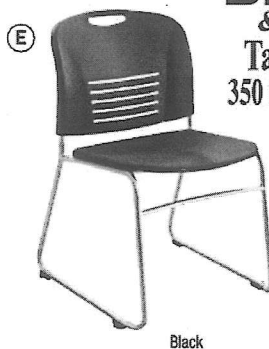

D. Vy Straight Leg Stack Chair With Casters
22 1/2"W x 19 1/2"D x 32 1/2"H
SAF 4291BL

Black

LIST PRICE
~~414.00-CT~~

E. Vy Sled Base Stack Chair
22 1/2"W x 19 1/2"D x 32 1/2"H
SAF 4292BL‡

Black

LIST PRICE
~~384.00-CT~~