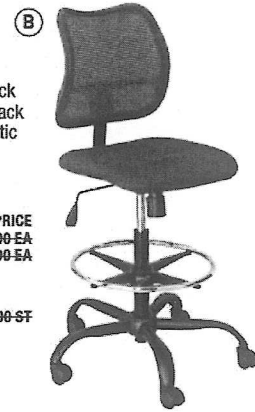

B. Vue Extended-Height Mesh Chairs Black mesh fabric back with an acrylic black fabric or black vinyl seat. Swivel tilt, tilt tension, tilt lock, pneumatic seat-height adjustment, 360° swivel, adjustable footrest. Limited lifetime warranty.

① ⑤ ⑥ ⑩ ⑪*	25"W x 25"D x 39½"-49½"H		LIST PRICE
SAF 3395BL	Black		360.00-EA
SAF 3395BV‡	Black Vinyl		360.00-EA

Loop Arms (not shown)
2"W x 13"D x 8"H
SAF 3396BL Black 74.00-‡