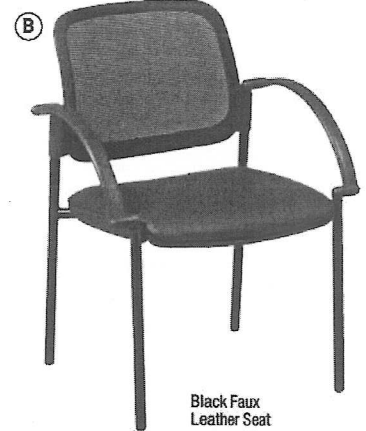

FURNITURE
Chairs – Guest & Stacking

LORELL

A. Mesh Guest Chair With Fabric Seat Mesh back with upholstered seat. Plastic cover with exhaust vent under seat. Square tube legs with arm pads. Stacks up to four chairs. Covered by Lorell Limited 5-Year Warranty.

Black

LIST PRICE
166.00 EA

Black Faux
Leather Seat

B. Guest Chair Breathable mesh woven back with padded faux leather seats. Designed for medium use and rated up to 250 lbs. Covered by Lorell Limited 5-Year Warranty.

Black Faux Leather Seat

269.00 EA

C. Reception Side Chairs Painted tubular steel frame. Molded cap arms. Stackable up to four high. Mesh back with fabric waterfall seat. 250 lb. capacity. Covered by Lorell Limited 5-Year Warranty.

Black

117.00 EA