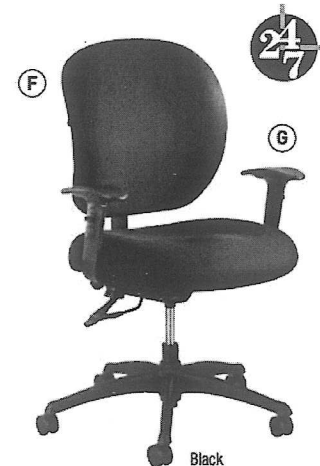

13"W x 5 1/2"D x 10"H LIST PRICE 140.00-~~PR~~
SAF 3498BL Black

E. Guest Chairs, 500 lb. Capacity

27 1/2"W x 29 1/2"D x 35 1/2"H
SAF 3492BV‡ Black Vinyl 460.00-~~EA~~

A. High-Back Chairs, 500 lb. Capacity

F. Alday 24/7 Task Chair Designed as an extensive use task chair, rated for 500 lbs. and 24/7 use. Ample supportive cushioning in seat and back deliver ergonomic shaping to fit a variety of body types. Features tilt lock, giving the option of sitting perfectly upright or reclined. Tilt tension controls rate and ease of recline or creates a rocking motion which may help circulation and redistribute pressure points. Optional height-/width-adjustable T-pad arms sold separately.