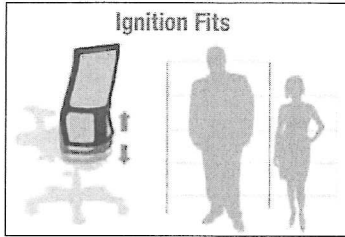

① ② ③ ⑤*
24"W x 24"D x 33"-38"H
LLR 80004
LLR 80005
LLR 80006

Black
Gray
Blue

LIST PRICE
~~219.00-EA~~
~~219.00-EA~~
~~219.00-EA~~

BLACK

GRAY

BLUE

D. Multi-Task Chairs Fabric back and seat cushion. Five-star nylon base with dual wheel casters. 250 lb. capacity. Covered by the Lorell Limited 5-Year Warranty.

① ⑤*
23"W x 24¾"D x 32¾"-37"H
LLR 84863

Black

LIST PRICE
~~145.00-EA~~

*For a complete listing of chair features, see page 118

Assembly needed.
Please call for details.

‡Cannot be shipped UPS.

‡‡Cannot be shipped UPS Air. LA

FIND MORE ONLINE

FURNITURE
Chairs – Big & Tall, 24/7

Many styles, one solution for every space and every body type. See pages 120-121 for more Ignition seating.

HON.

Ignition Big & Tall Seating
Back is contoured to the shape of the user's back to provide comfort and support. Height- and width-adjustable arms. Supports up to 450 lbs. SHIPS FULLY ASSEMBLED. Meets or exceeds ANSI/BIFMA and ISTA performance standards. Backed by the HON Full Lifetime Warranty.