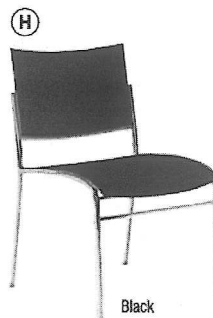

I. Stackable Stools

21 1/2"W x 23"D x 43 3/4"H, Shpg. Wt. 45 lbs.
MLN ESS2B‡
MLN ESS2W‡

Black
White

688.00-CT
688.00-CT

Black