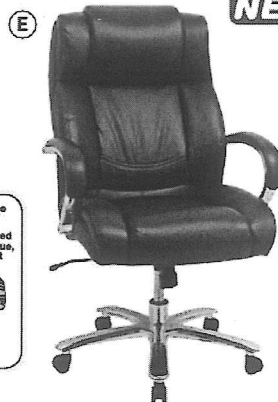

① ⑩ ⑪*

23"W x 30¼"D x 46¾"H
LLR 59536

LIST PRICE 629.00-**EA**

C. Double Cushion Executive Big & Tall Chair Bonded leather with double cushion seat and back. One-paddle spring tilt mechanism. Pneumatic gas lift. Adjustable seat height. 3" double wheel casters. 350 lb. capacity. Covered by Lorell Limited 5-Year Warranty.

① ⑤ ⑥*

33½"W x 31"D x 45½"H, Shpg. Wt. 51 lbs.
LLR 62624‡ Black

LIST PRICE 661.00-**EA**

For Big & Tall 450 lbs.

Coiled Comfort Springs

NEW!

For Big & Tall 500 lbs.

Black Vinyl

Black Fabric

D. Big & Tall Chair Supports weight up to 450 lbs. Seat height adjustable. 360° swivel, normal tilt with lock, tilt tension adjustment. Bonded leather for back and seat upholstery. Chromed steel arm with soft pad. Chromed steel base. Covered by Lorell Limited 5-Year Warranty.