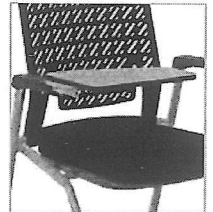

With Arms

Without Arms

With Tablet

MAYLINE®

F. Thesis Static Back Chairs Stationary gray poly backrest. Cushioned, upholstered seat. Seat flips up for compact nesting and stacking storage. Stacks up to four high. Arms flip up out of the way. 250 lb. capacity. Two per carton.