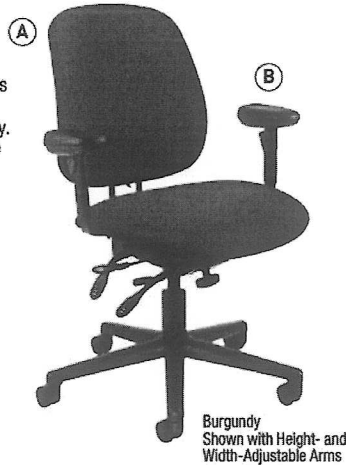

296.00-~~EA~~

F. Leg-Base Guest Chairs

23½"W x 24½"D x 32"H, Shpg. Wt. 29 lbs.

HON 4003AB10T‡

Black

HON 4003AB12T‡

Gray

HON 4003AB90T‡

Blue

LIST PRICE

266.00-~~EA~~

266.00-~~EA~~

266.00-~~EA~~

*For a complete listing of chair features, see page 118

Assembly needed. Please call for details.

‡Cannot be shipped UPS.

‡‡Cannot be shipped UPS Air. LA

FIND MORE ONLINE

FURNITURE
Chairs – Task

HON.

7700 Series Seating 
Low-back task chairs with asynchronous control gives a broad range of posture options. Quick-adjust back height. Seat glide. Adjustable arms ordered separately. Meets or exceeds ANSI/BIFMA and ISTA performance standards. Warranted for users up to 300 lbs. Contains 39% recycled content. Backed by the HON Full Lifetime Warranty.