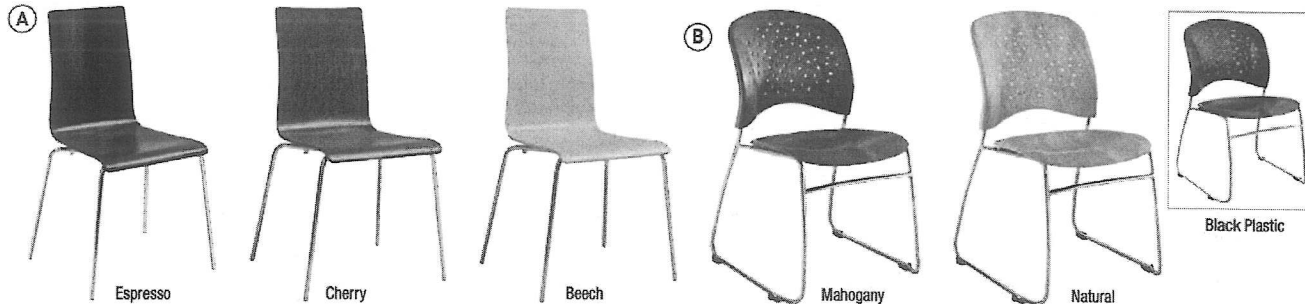

A. Bosk Wood Stack Chairs Fluid wood design in 100% plywood with a bentwood seat and back. Chrome plated metal frame. Comfortable and lightweight. Stacks up to eight high. Limited Lifetime Warranty. **Two per carton.**