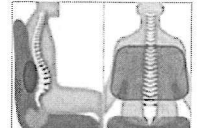

① ⑤ ⑧ ⑩ ⑪*
30 1/4"W x 25 1/2"D x 42 3/4"H LIST PRICE
BSX VL705VM10 Black \$498.00-EA

For **Big & Tall** 400 lbs.

For **Big & Tall** 500 lbs.

Flip-up arms

SPACE
SEATING

Executive Big & Tall Chairs Double air grid back with adjustable lumbar support. Thickly padded contoured mesh or leather seat. Synchro knee tilt control, height- and width-adjustable arms with soft pads. 400 lb. weight limit. Heavy-duty gunmetal finish base with dual wheel casters. Limited Lifetime Warranty.