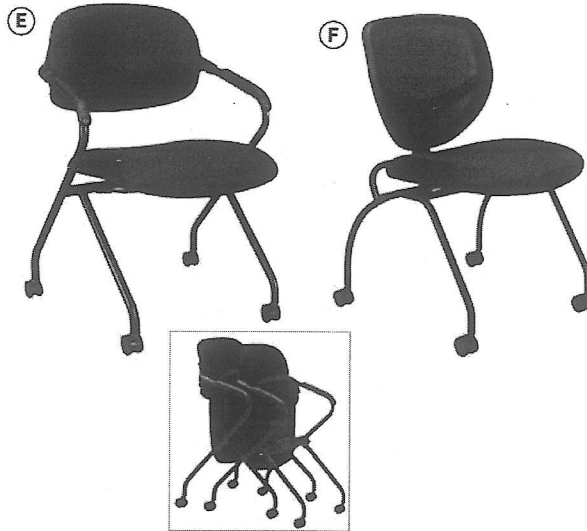

VL300 Series Nesting Chairs Contemporary design with upholstered, flip-up seat. Folds for space-efficient, nested storage. Backed by the basyx by HON Limited 5-Year Warranty.

E. VL303 Upholstered Back Nesting Chair
23½"W x 23½"D x 33½"H
BSX VL303MM10‡   Black/Black Frame   LIST PRICE 299.00-EA

F. VL302 Mesh Back Nesting Chair
Contoured mesh back. Two per carton.

21½"W x 22"D x 32½"H
BSX VL302MM10   Black   LIST PRICE 599.00-CT