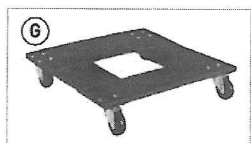

Black

For Big & Tall 350 lbs.

F. Vy Sled Base Bistro Chair
18"W x 22"D x 45"H
SAF 4295BL‡

Black

LIST PRICE
~~256.00-EA~~

G. Universal Stack Chair Cart Steel dolly supports up to 15 stack chairs. 3" casters.