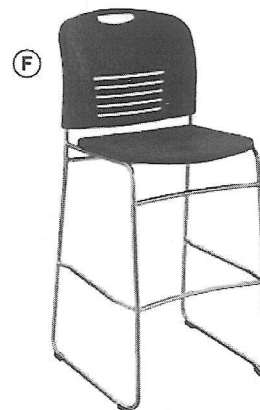

For Big & Tall 350 lbs.