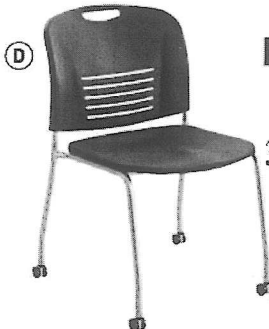

Black

For Big & Tall 350 lbs.

Vy Stack Chairs Available in an all-plastic seat and back. 350 lb. weight capacity. Features a steel powder coat frame and silver finish. Sled base or straight leg (with casters). Stack chairs have a wall saver that ensures no wall scrapes or damage. Stack up to 12 high and up to 18 high on a chair cart. **Two per carton.** Bistro seat is 31" high giving your workspace a little extra boost. **One per carton.** Meets/exceeds applicable ANSI/BIFMA standards. Greenguard certified. Limited Lifetime Warranty.

D. Vy Straight Leg Stack Chair With Casters
22 1/2"W x 19 1/2"D x 32 1/2"H
SAF 4291BL

Black

LIST PRICE
~~414.00-CT~~

E. Vy Sled Base Stack Chair
22 1/2"W x 19 1/2"D x 32 1/2"H
SAF 4292BL‡

Black

LIST PRICE
~~384.00-CT~~